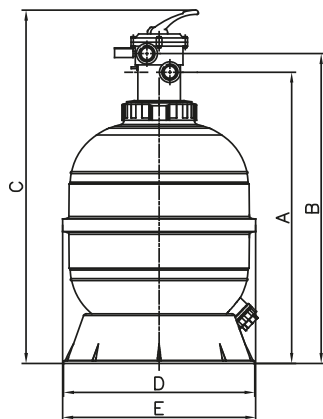

Resistant

No tools

Threaded cover

Vari-Flo™ 6-way valve

Threaded opening \varnothing 180 mm, to facilitate maintenance operations

Circular base, for perfect stability of the filter

| Code | Ref. | Connection | Filtration area (m ²) | Flow rate (m ³ /h) @ v(m ³ /h/m ²) | | Sand (kg) | Vitrafil (kg) | Weight (kg) | VoL. (m ³) | Pallet qty. |
|--------------|---------|------------|-----------------------------------|--|-----|-----------|---------------|-------------|------------------------|-------------|
| | | | | 40 | 50 | | | | | |
| 020141142123 | GLV 400 | 1.5" | 0.13 | 4.8 | 6 | 50 | 40 | 10.5 | 0.17 | 8 |
| 020151142123 | GLV 500 | 1.5" | 0.19 | 7.6 | 9.5 | 100 | 80 | 12.5 | 0.25 | 4 |
| 020161142123 | GLV 600 | 1.5" | 0.28 | 11.2 | 14 | 125 | 100 | 15.5 | 0.35 | 4 |
| 020241362123 | GTV 400 | 1.5" | 0.13 | 4.8 | 6 | 50 | 40 | 10 | 0.17 | 8 |
| 020251362123 | GTV 500 | 1.5" | 0.19 | 7.6 | 9.5 | 100 | 80 | 12 | 0.25 | 4 |
| 020261362123 | GTV 600 | 1.5" | 0.28 | 11.2 | 14 | 125 | 100 | 15 | 0.35 | 4 |

| Technical Specifications | |
|----------------------------------|----------------|
| Max. water temp. | 50 °C |
| Operating pressure | 0.5 - 1.3 bar |
| Maximum pressure | 2.5 bar |
| Connection | 1.5" |
| Tank / Laterals / Unions / Cover | PP/PP/ABS/SAN® |
| Granulometry of filter material | 0.4 - 0.8 mm |

| Dimensions (mm) | | | | | |
|-----------------|-----|------|------|-----|-----|
| Ref. | A | B | C | D | E |
| GLV 400 | 256 | 381 | 641 | 458 | 453 |
| GLV 500 | 335 | 460 | 798 | 458 | 553 |
| GLV 600 | 381 | 506 | 881 | 458 | 653 |
| GTV 400 | 710 | 770 | 912 | 458 | 453 |
| GTV 500 | 867 | 927 | 1069 | 458 | 553 |
| GTV 600 | 950 | 1010 | 1151 | 458 | 653 |