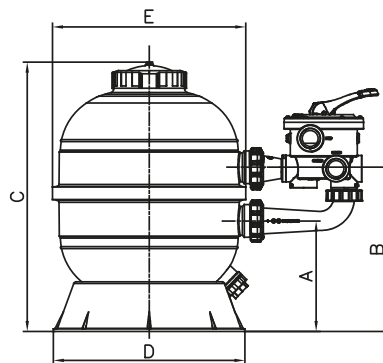

Resistant

No tools

Threaded cover

Vari-Flo™ 6-way valve

Threaded opening \varnothing 180 mm, to facilitate maintenance operations

Circular base, for perfect stability of the filter

| Code | Ref. | Connection | Filtration area (m ²) | Flow rate (m ³ /h) @ v(m ³ /h/m ²) | | Sand (kg) | Vitrafil (kg) | Weight (kg) | VoL. (m ³) | Pallet qty. |
|--------------|---------|------------|-----------------------------------|--|-----|-----------|---------------|-------------|------------------------|-------------|
| | | | | 40 | 50 | | | | | |
| 020141142123 | GLV 400 | 1.5" | 0.13 | 4.8 | 6 | 50 | 40 | 10.5 | 0.17 | 8 |
| 020151142123 | GLV 500 | 1.5" | 0.19 | 7.6 | 9.5 | 100 | 80 | 12.5 | 0.25 | 4 |
| 020161142123 | GLV 600 | 1.5" | 0.28 | 11.2 | 14 | 125 | 100 | 15.5 | 0.35 | 4 |
| 020241362123 | GTV 400 | 1.5" | 0.13 | 4.8 | 6 | 50 | 40 | 10 | 0.17 | 8 |
| 020251362123 | GTV 500 | 1.5" | 0.19 | 7.6 | 9.5 | 100 | 80 | 12 | 0.25 | 4 |
| 020261362123 | GTV 600 | 1.5" | 0.28 | 11.2 | 14 | 125 | 100 | 15 | 0.35 | 4 |

| Technical Specifications | |
|----------------------------------|----------------|
| Max. water temp. | 50 °C |
| Operating pressure | 0.5 - 1.3 bar |
| Maximum pressure | 2.5 bar |
| Connection | 1.5" |
| Tank / Laterals / Unions / Cover | PP/PP/ABS/SAN® |
| Granulometry of filter material | 0.4 - 0.8 mm |

| Dimensions (mm) | | | | | |
|-----------------|-----|------|------|-----|-----|
| Ref. | A | B | C | D | E |
| GLV 400 | 256 | 381 | 641 | 458 | 453 |
| GLV 500 | 335 | 460 | 798 | 458 | 553 |
| GLV 600 | 381 | 506 | 881 | 458 | 653 |
| GTV 400 | 710 | 770 | 912 | 458 | 453 |
| GTV 500 | 867 | 927 | 1069 | 458 | 553 |
| GTV 600 | 950 | 1010 | 1151 | 458 | 653 |